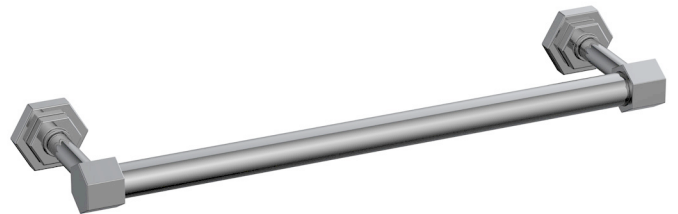

TZELAN 12" TOWEL BAR

FEATURES

- Solid brass construction
- Easy installation mounting brackets

COLORS/FINISHES

- #CP Polished Chrome
- #NK Silver Nickel

INSTALLATION NOTES

Please refer to the installation manual for further instructions.