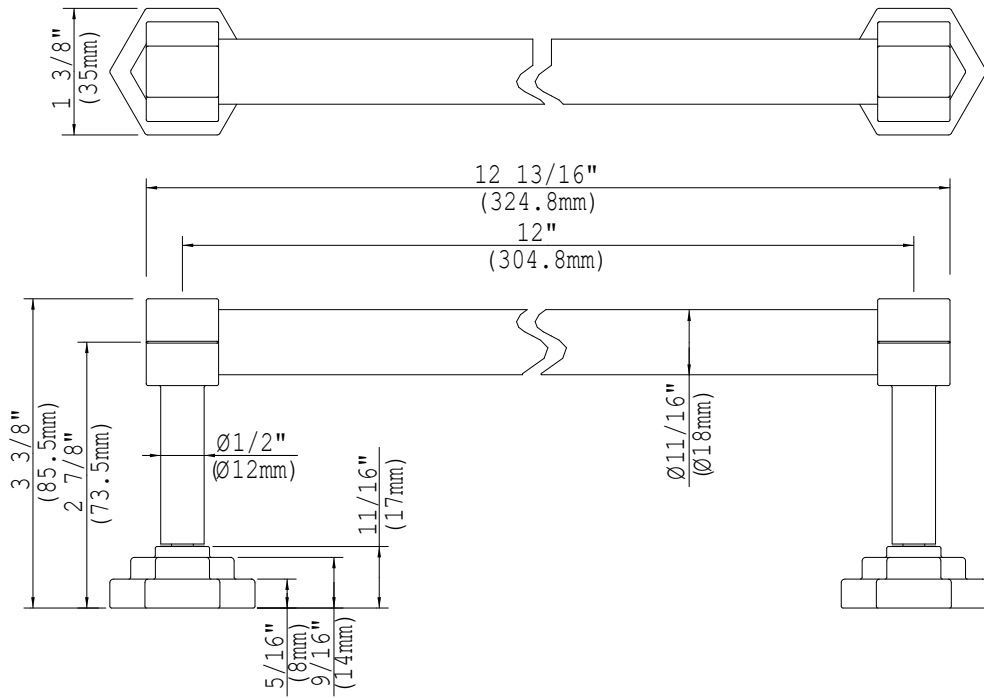

TZELAN 12" TOWEL BAR

FEATURES

- Solid brass construction
- Easy installation mounting brackets

COLORS/FINISHES

- #CP Polished Chrome
- #NK Silver Nickel

INSTALLATION NOTES

Please refer to the installation manual for further instructions.

TBA lbs

DIMENSIONS

SERVICE PARTS

SERVICE PARTS
DRAWINGS
BEING UPDATED