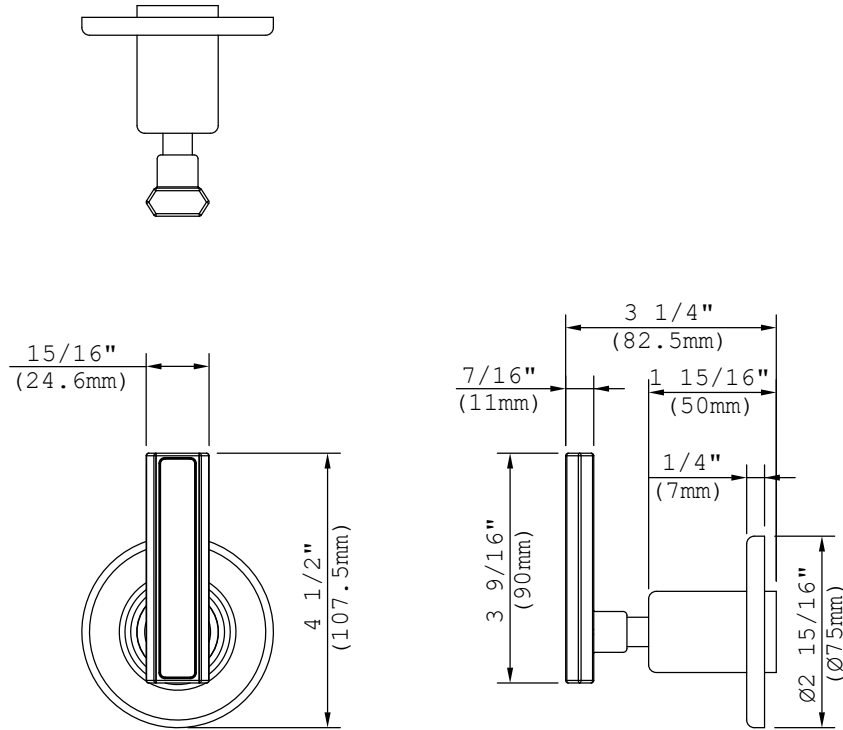

TZELAN 2-WAY DIVERTER TRIM

FEATURES

- Solid brass construction
- Single lever handle

COLORS/FINISHES

- #CP Polished Chrome
- #NK Silver Nickel

INSTALLATION NOTES

This product is designed for wall mount installation by a licensed professional plumber. Please refer to the installation manual for further instructions.

SHIPPING INFORMATION

Package Dimensions
TBA

Package Weight
TBA lbs

DIMENSIONS

SERVICE PARTS

SERVICE PARTS
DRAWINGS
BEING UPDATED

COPYRIGHT © COOPER AND GRAHAM 2018. ALL RIGHTS RESERVED.