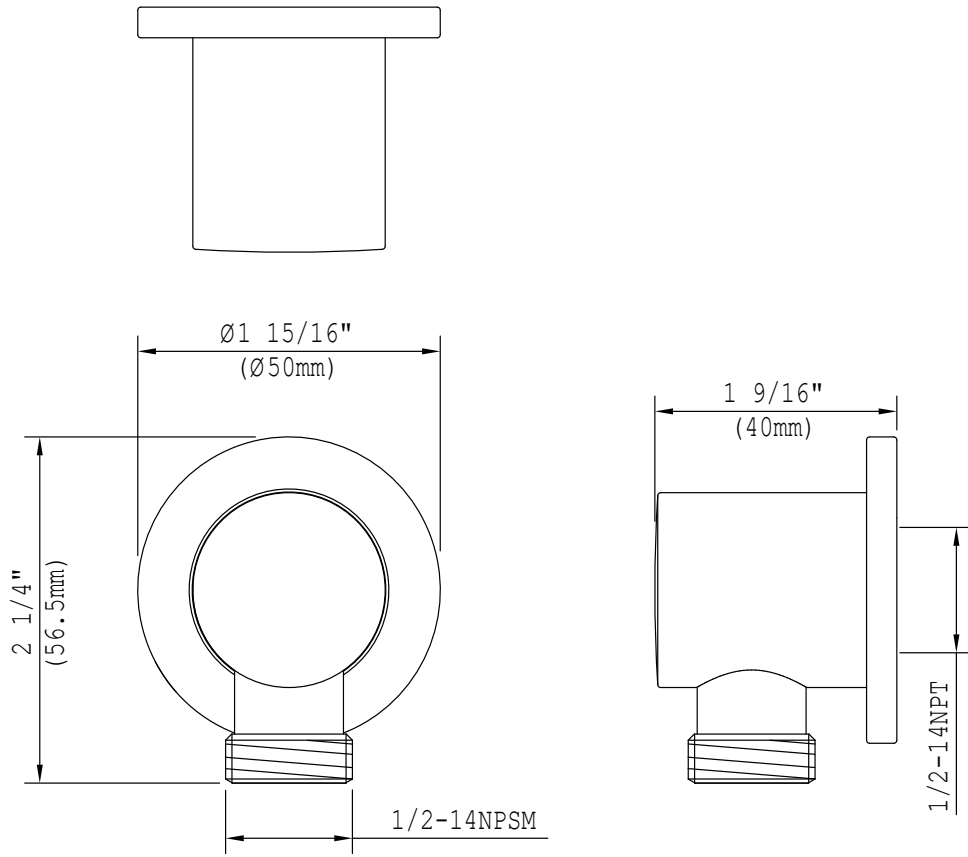

WALL OUTLET

FEATURES

- Solid brass construction
- 1/2" NPT Female connection

COLORS/FINISHES

- #CP Polished Chrome
- #NK Silver Nickel
- #BN Brushed Nickel
- #SF Special Finish (Inquired)

INSTALLATION NOTES

This product is designed for wall mount installation by a licensed professional plumber. Please refer to the installation manual for further instructions.

Please note this item has a hand shower warning.

- Brass

CODES/STANDARDS

- Certifications: IAPMO(cUPC)

DIMENSIONS

COPYRIGHT © COOPER AND GRAHAM | OLIVIA AUSTIN 2019. ALL RIGHTS RESERVED.