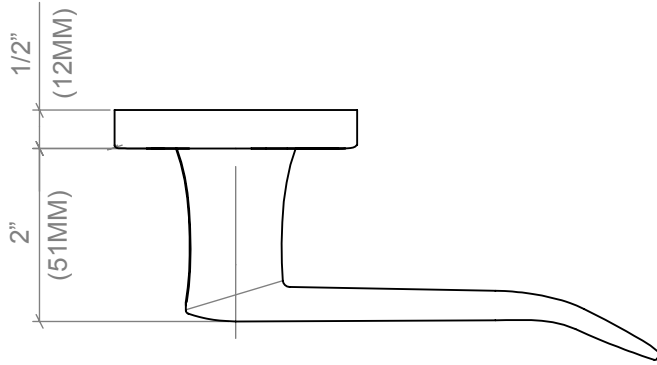

### FEATURES

- Emile solid brass lever and brass Trim
- 63mm round brass Emile cover plate
- CSS- Concealed Screw System
- Steel under-mount chassis for strength
- Standard door thickness 1-1/2" to 2" - Other Specify
- Multiple backsets
- Special features:
  - Reversible bolt for swing
  - Self-canceling privacy
  - Through door dummy mount

# DIMENSIONS

COPYRIGHT © COOPER AND GRAHAM 2018. ALL RIGHTS RESERVED.