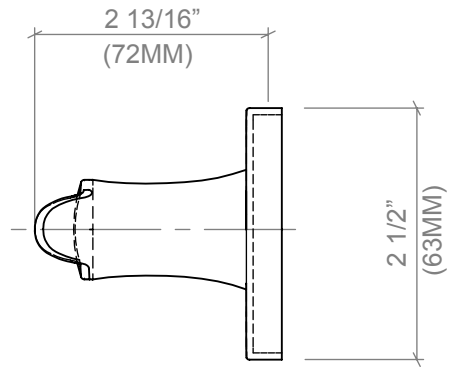

### FEATURES

- Emile solid brass lever and brass Trim
- 63mm round brass Emile cover plate
- CSS- Concealed Screw System
- Steel under-mount chassis for strength
- Standard door thickness 1-1/2" to 2" - Other Specify
- Multiple backsets
- Special features:
  - Reversible bolt for swing
  - Self-canceling privacy
  - Through door dummy mount

# DIMENSIONS

COPYRIGHT © COOPER AND GRAHAM 2018. ALL RIGHTS RESERVED.