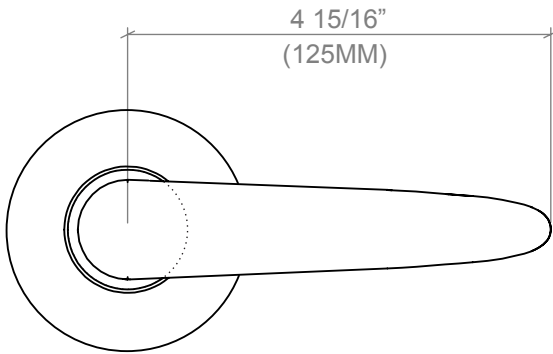

### FEATURES

- Emile solid brass lever and brass Trim
- 63mm round brass Emile cover plate
- CSS- Concealed Screw System
- Steel under-mount chassis for strength
- Standard door thickness 1-1/2" to 2" - Other Specify
- Multiple backsets
- Special features:
  - Reversible bolt for swing
  - Self-canceling privacy
  - Through door dummy mount

# DIMENSIONS

COPYRIGHT © COOPER AND GRAHAM 2018. ALL RIGHTS RESERVED.