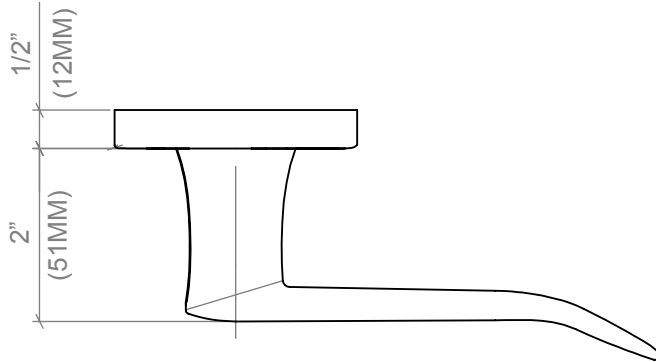

DIMENSIONS

COPYRIGHT © COOPER AND GRAHAM 2018. ALL RIGHTS RESERVED.

DATE: 04 MAR 2021