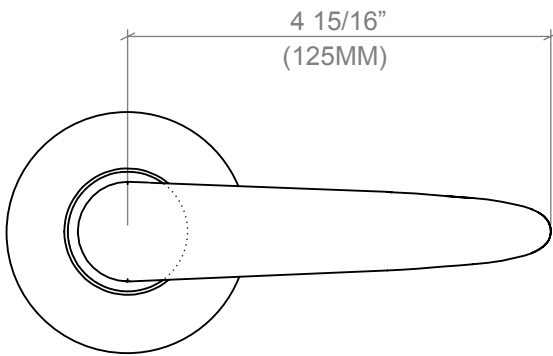

EMILE ROUND ROSE SPECIALTY AND KEYED APPLICATION TRIMS

FUNCTIONS

- Euro Mortise EMI-19521
- ANSI Mortise EMI-19531
- Electronic entry EMI-19541

FEATURES

- Emile solid brass lever and brass trim
- 63mm round brass Emile cover plate
- 53mm round brass Emile Euro cover plate
- CSS- Concealed Screw System
- Steel under-mount chassis for strength
- Standard door thickness 1-1/2" to 2" - Other Specify
- Multiple backsets
- Special features
 - Compatible with Quantum™ dormakaba electronic mortise
 - Can be modified to a variety of formats

CODES/STANDARDS

- ADA compliant

DIMENSIONS

COPYRIGHT © COOPER AND GRAHAM 2018. ALL RIGHTS RESERVED.

DATE: 04 MAR 2021