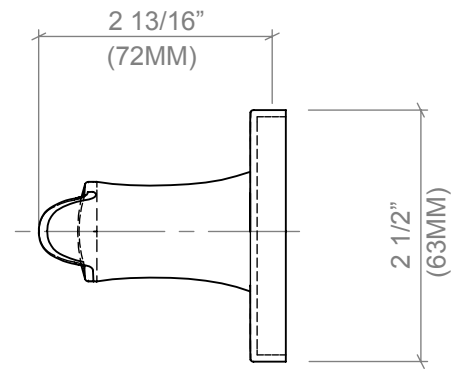

EMILE ROUND ROSE SPECIALTY AND KEYED APPLICATION TRIMS

FUNCTIONS

- Euro Mortise EMI-19521
- ANSI Mortise EMI-19531
- Electronic entry EMI-19541

FEATURES

- Emile solid brass lever and brass trim
- 63mm round brass Emile cover plate
- 53mm round brass Emile Euro cover plate
- CSS- Concealed Screw System
- Steel under-mount chassis for strength
- Standard door thickness 1-1/2" to 2" - Other Specify
- Multiple backsets
- Special features
 - Compatible with Quantum™ dormakaba electronic mortise
 - Can be modified to a variety of formats

CODES/STANDARDS

- ADA compliant

DIMENSIONS

COPYRIGHT © COOPER AND GRAHAM 2018. ALL RIGHTS RESERVED.

DATE: 04 MAR 2021