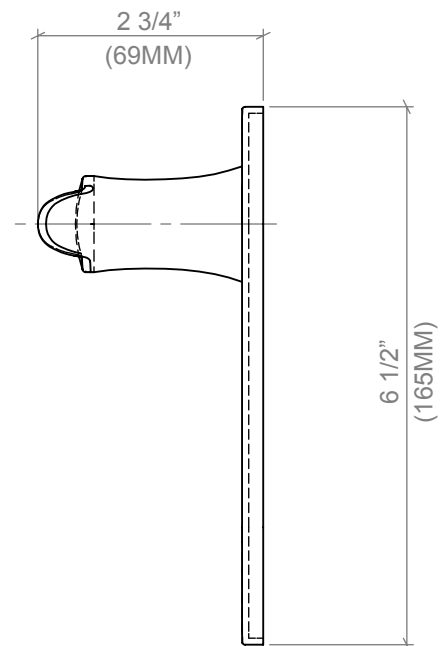

EMILE OVAL ROSE TUBULAR LOCKSETS

FUNCTIONS

- Passage EMI-19312
- Privacy EMI-19412
- Dummy set EMI-19212
- Single Dummy EMI-19112

FEATURES

- Emile solid brass lever and brass trim
- 165 x 73MM oval brass Emile cover plate
- CSS- Concealed Screw System
- Steel under-mount chassis for strength
- Standard door thickness 1-1/2" to 2"
- 2-3/8" and 2-3/4" backset
- Special features:
 - Reversible bolt for swing
 - Self-canceling privacy
 - Through door dummy mount

CODES/STANDARDS

- ADA compliant

COPYRIGHT © COOPER AND GRAHAM 2018. ALL RIGHTS RESERVED.

DIMENSIONS

COPYRIGHT © COOPER AND GRAHAM 2018. ALL RIGHTS RESERVED.