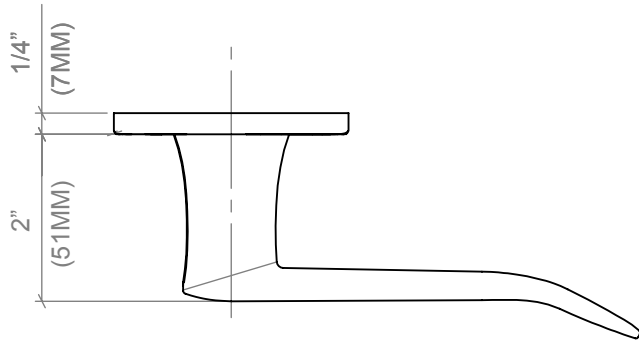

DIMENSIONS

COPYRIGHT © COOPER AND GRAHAM 2018. ALL RIGHTS RESERVED.