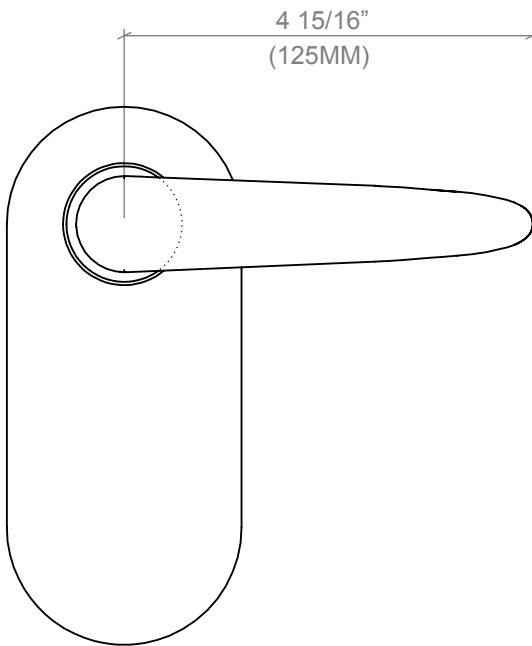

EMILE OVAL ROSE TUBULAR LOCKSETS

FUNCTIONS

- Passage EMI-19312
- Privacy EMI-19412
- Dummy set EMI-19212
- Single Dummy EMI-19112

FEATURES

- Emile solid brass lever and brass trim
- 165 x 73MM oval brass Emile cover plate
- CSS- Concealed Screw System
- Steel under-mount chassis for strength
- Standard door thickness 1-1/2" to 2"
- 2-3/8" and 2-3/4" backset
- Special features:
 - Reversible bolt for swing
 - Self-canceling privacy
 - Through door dummy mount

CODES/STANDARDS

- ADA compliant

COPYRIGHT © COOPER AND GRAHAM 2018. ALL RIGHTS RESERVED.

DIMENSIONS

COPYRIGHT © COOPER AND GRAHAM 2018. ALL RIGHTS RESERVED.