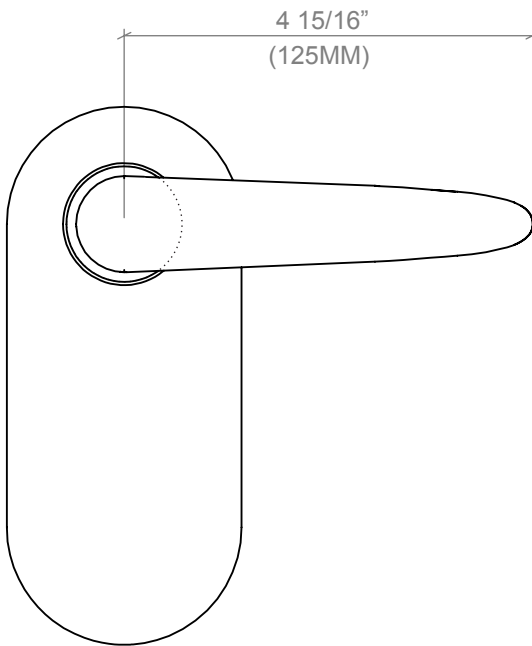

EMILE OVAL ROSE SPECIALTY AND KEYED APPLICATION TRIMS

FUNCTIONS

- Euro Mortise EMI-19522
- ANSI Mortise EMI-19532
- Electronic entry EMI-19542

FEATURES

- Emile solid brass lever and brass trim
- 165 x 73MM oval brass Emile cover plate
- CSS- Concealed Screw System
- Steel under-mount chassis for strength
- Standard door thickness 1-1/2" to 2-1/4"
- Multiple backsets
- Special features
 - Compatible with Quantum™ dormakaba electronic mortise
 - Can be modified to a variety of formats

CODES/STANDARDS

- ADA compliant

DIMENSIONS

COPYRIGHT © COOPER AND GRAHAM 2018. ALL RIGHTS RESERVED.

DATE: 04 MAR 2021