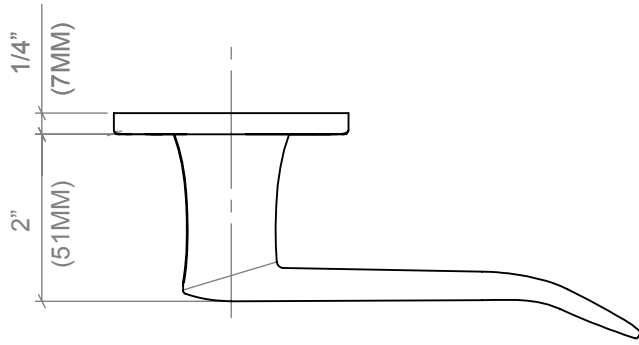

DIMENSIONS

COPYRIGHT © COOPER AND GRAHAM 2018. ALL RIGHTS RESERVED.

DATE: 04 MAR 2021