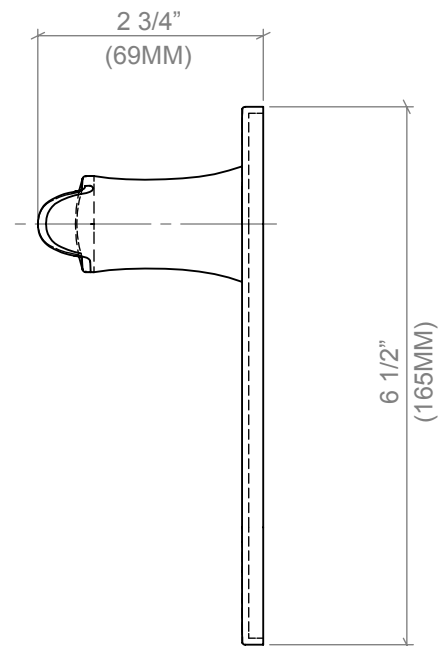

EMILE OVAL ROSE SPECIALTY AND KEYED APPLICATION TRIMS

FUNCTIONS

- Euro Mortise EMI-19522
- ANSI Mortise EMI-19532
- Electronic entry EMI-19542

FEATURES

- Emile solid brass lever and brass trim
- 165 x 73MM oval brass Emile cover plate
- CSS- Concealed Screw System
- Steel under-mount chassis for strength
- Standard door thickness 1-1/2" to 2-1/4"
- Multiple backsets
- Special features
 - Compatible with Quantum™ dormakaba electronic mortise
 - Can be modified to a variety of formats

CODES/STANDARDS

- ADA compliant

DIMENSIONS

COPYRIGHT © COOPER AND GRAHAM 2018. ALL RIGHTS RESERVED.

DATE: 04 MAR 2021