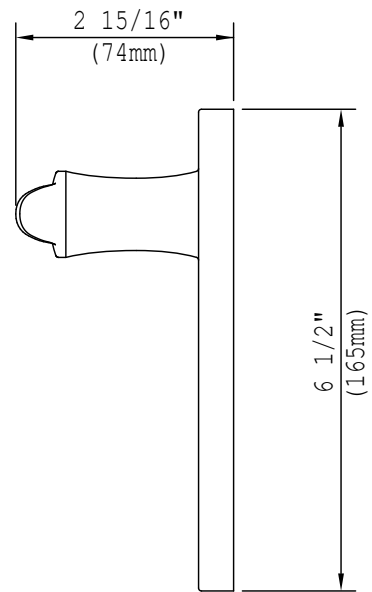

EMILE OVAL EURO PASSAGE TRIM

FEATURES

- Emile solid brass lever and brass trim
- 165 x 73MM oval brass Emile cover plate
- CSS - Concealed Screw System
- Chassis Sleeve/Lever Assembly for strength and durability
- For Application on Standard European Mortise box with 38mm center to center through holes for mounting
- Standard door thickness 1-1/2" to 2" - other specify

- Brass

CODES/STANDARDS

- ADA compliant

DIMENSIONS

COPYRIGHT © COOPER AND GRAHAM 2018. ALL RIGHTS RESERVED.