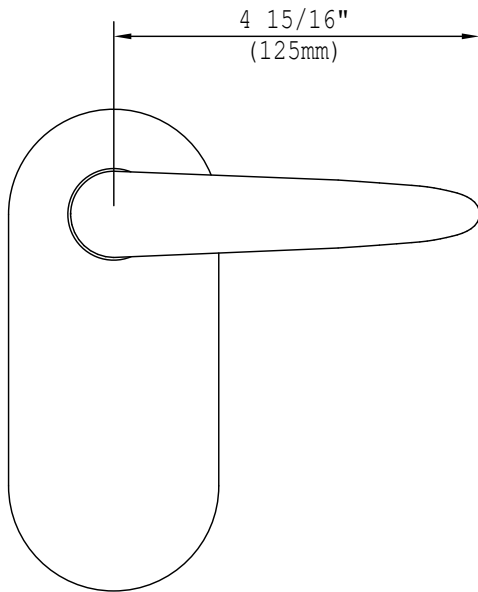

EMILE OVAL EURO PASSAGE TRIM

FEATURES

- Emile solid brass lever and brass trim
- 165 x 73MM oval brass Emile cover plate
- CSS - Concealed Screw System
- Chassis Sleeve/Lever Assembly for strength and durability
- For Application on Standard European Mortise box with 38mm center to center through holes for mounting
- Standard door thickness 1-1/2" to 2" - other specify

- Brass

CODES/STANDARDS

- ADA compliant

DIMENSIONS

COPYRIGHT © COOPER AND GRAHAM 2018. ALL RIGHTS RESERVED.