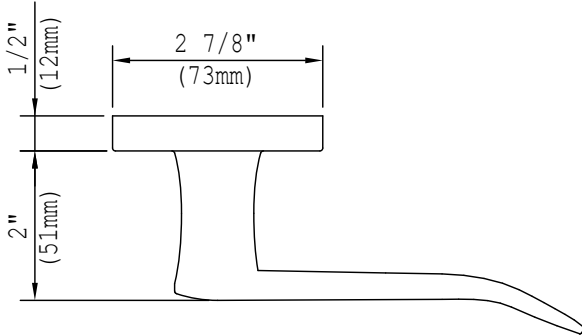

DIMENSIONS

COPYRIGHT © COOPER AND GRAHAM 2018. ALL RIGHTS RESERVED.