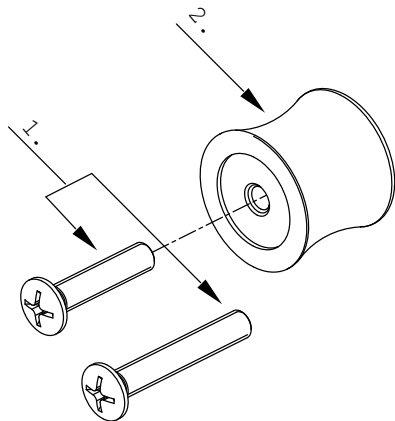

### SHIPPING INFORMATION

---

Package Dimensions  
2 3/16" x 3 15/16" x 2 3/16"  
Package Weight  
0.2 lbs

### MATERIAL

---

- Brass

DIMENSIONS

Screw (23313) M6x28mmL for cabinet thick 10-20mm  
 Screw (23325) M6x38mmL for cabinet thick 20-30mm

SERVICE PARTS

1. Screw Kit (RB0132)
2. Cabinet Knob (RB0134)

DATE: 27 MAY 2021