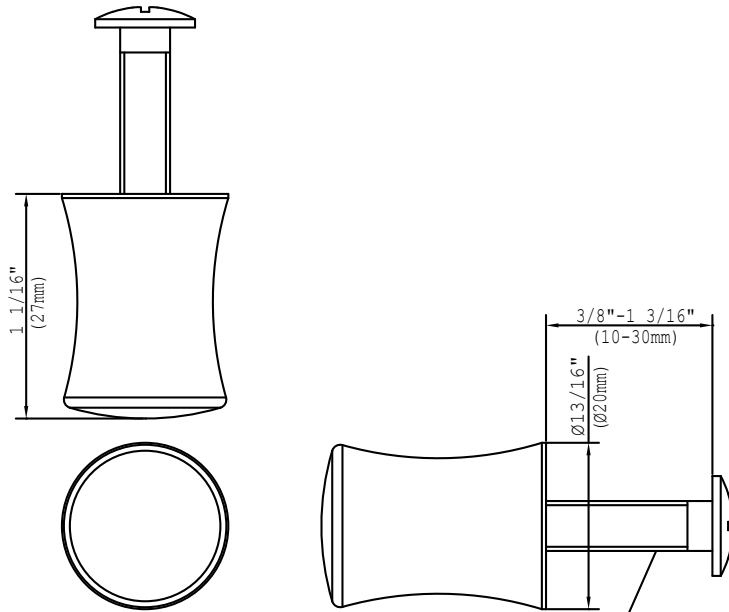

### SHIPPING INFORMATION

---

Package Dimensions  
2 3/16" x 3 15/16" x 2 3/16"  
Package Weight  
0.2 lbs

### MATERIAL

---

- Brass

DIMENSIONS

Screw (23313) M6x28mmL for cabinet thick 10-20mm  
 Screw (23325) M6x38mmL for cabinet thick 20-30mm

SERVICE PARTS

1. Screw Kit (RB0132)
2. Cabinet Knob (RB0134)

DATE: 27 MAY 2021