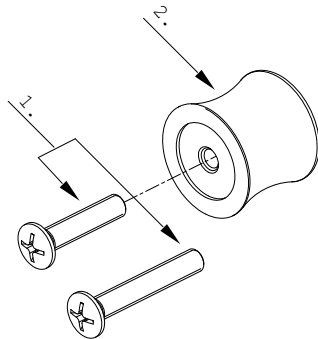

EMILE SMALL CABINET KNOB

FEATURES

- Solid brass construction
- Easy installation mounting brackets
- Suitable for cabinet 3/8" - 1 3/16" (10-30mm) thick

COLORS/FINISHES

- #CP Polished Chrome
- #BN Brushed Nickel

Package Dimensions
2 3/16" x 3 15/16" x 2 3/16"
Package Weight
0.2 lbs

MATERIAL

- Brass

DIMENSIONS

Screw (23313) M6x28mmL for cabinet thick 10-20mm
 Screw (23325) M6x38mmL for cabinet thick 20-30mm

SERVICE PARTS