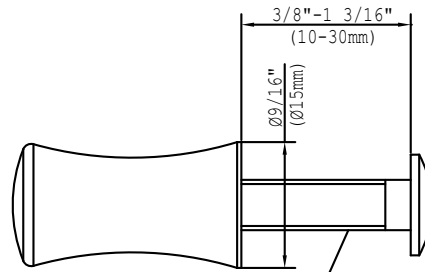

EMILE SMALL CABINET KNOB

FEATURES

- Solid brass construction
- Easy installation mounting brackets
- Suitable for cabinet 3/8" - 1 3/16" (10-30mm) thick

COLORS/FINISHES

- #CP Polished Chrome
- #BN Brushed Nickel

Package Dimensions
2 3/16" x 3 15/16" x 2 3/16"
Package Weight
0.2 lbs

MATERIAL

- Brass

DIMENSIONS

Screw (23313) M6x28mmL for cabinet thick 10-20mm
 Screw (23325) M6x38mmL for cabinet thick 20-30mm

SERVICE PARTS