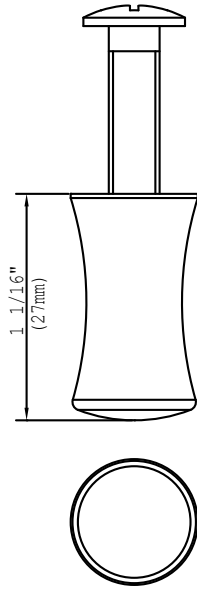

EMILE SMALL CABINET KNOB

FEATURES

- Solid brass construction
- Easy installation mounting brackets
- Suitable for cabinet 3/8" - 1 3/16" (10-30mm) thick

COLORS/FINISHES

- #CP Polished Chrome
- #BN Brushed Nickel

Package Dimensions
2 3/16" x 3 15/16" x 2 3/16"
Package Weight
0.2 lbs

MATERIAL

- Brass

DIMENSIONS

Screw (23313) M6x28mmL for cabinet thick 10-20mm
 Screw (23325) M6x38mmL for cabinet thick 20-30mm

SERVICE PARTS