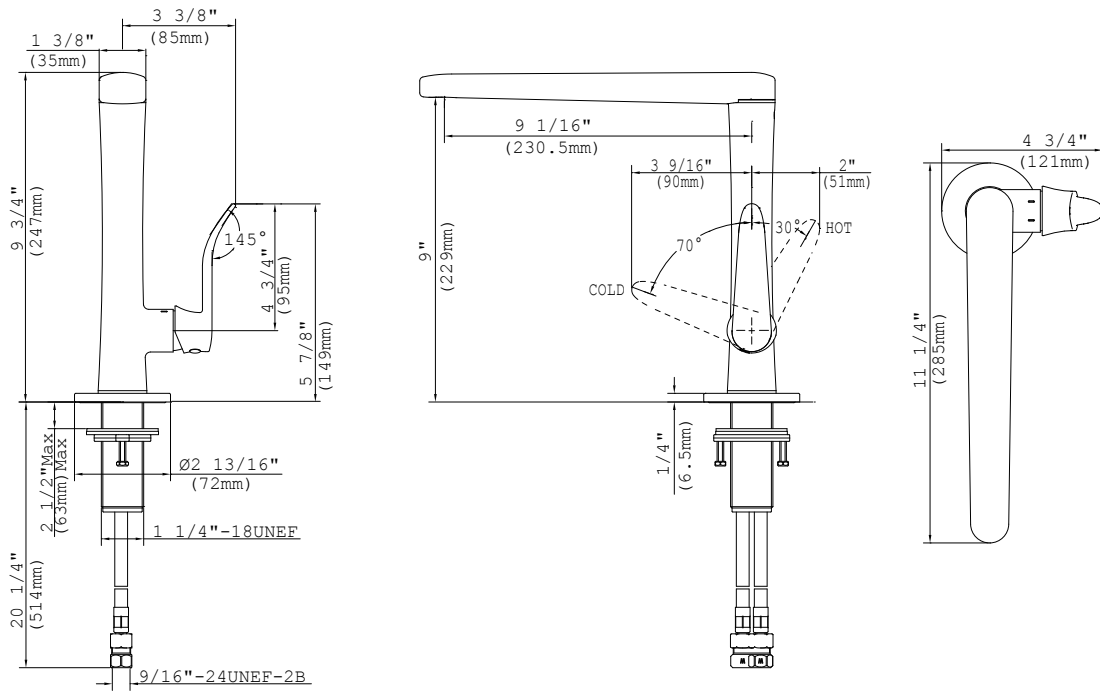

EMILE SINGLE HANDLE KITCHEN FAUCET

FEATURES

- Solid brass construction
- Single hole single lever handle
- Swivel spout 180°
- Certified low flow rate of 1.5gpm (5.7L/min) max
- Ceramic disc cartridge

COLORS/FINISHES

- #CP Polished Chrome
- #BN Brushed Nickel

INSTALLATION NOTES

This product is designed for a single hole mount by a licensed professional plumber. Please refer to the installation manual for further instructions.

CODES/STANDARDS

- Certifications: IAPMO(cUPC)
- Certifications: Watersense(EPA)
- ADA compliant

MATERIAL

- Brass
- Zinc

DIMENSIONS

SERVICE PARTS

- 1. Set Screw Kit (A66G542)
- 2. Handle Assembly (A662A42)
- 3. Shroud (A103279)
- 4. Adjusting Ring (A104030)
- 5. Cartridge Assembly (A663A36N)
- 6. Flow Restrictor (A113003N)
- 7. Seal Kit (A663A64)
- 8. Escutchen Plate Assembly (A667A39)
- 9. Mounting Kit (A66D401)
- 10. Aerator Assembly (A66G291)
- 11. Filter Adapter (A603134WCP)