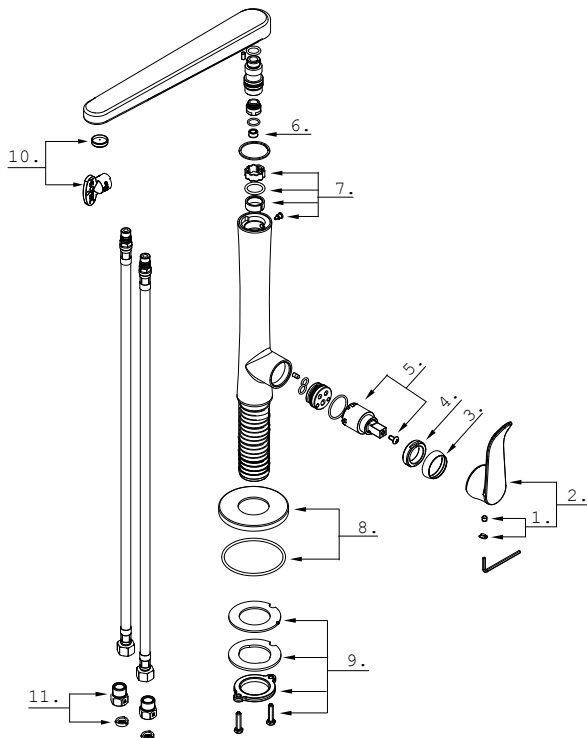

EMILE SINGLE HANDLE KITCHEN FAUCET

FEATURES

- Solid brass construction
- Single hole single lever handle
- Swivel spout 180°
- Certified low flow rate of 1.5gpm (5.7L/min) max
- Ceramic disc cartridge

COLORS/FINISHES

- #CP Polished Chrome
- #BN Brushed Nickel

INSTALLATION NOTES

This product is designed for a single hole mount by a licensed professional plumber. Please refer to the installation manual for further instructions.

CODES/STANDARDS

- Certifications: IAPMO(cUPC)
- Certifications: Watersense(EPA)
- ADA compliant

MATERIAL

- Brass
- Zinc

DIMENSIONS

SERVICE PARTS

- 1. Set Screw Kit (A66G542)
- 2. Handle Assembly (A662A42)
- 3. Shroud (A103279)
- 4. Adjusting Ring (A104030)
- 5. Cartridge Assembly (A663A36N)
- 6. Flow Restrictor (A113003N)
- 7. Seal Kit (A663A64)
- 8. Escutchen Plate Assembly (A667A39)
- 9. Mounting Kit (A66D401)
- 10. Aerator Assembly (A66G291)
- 11. Filter Adapter (A603134WCP)