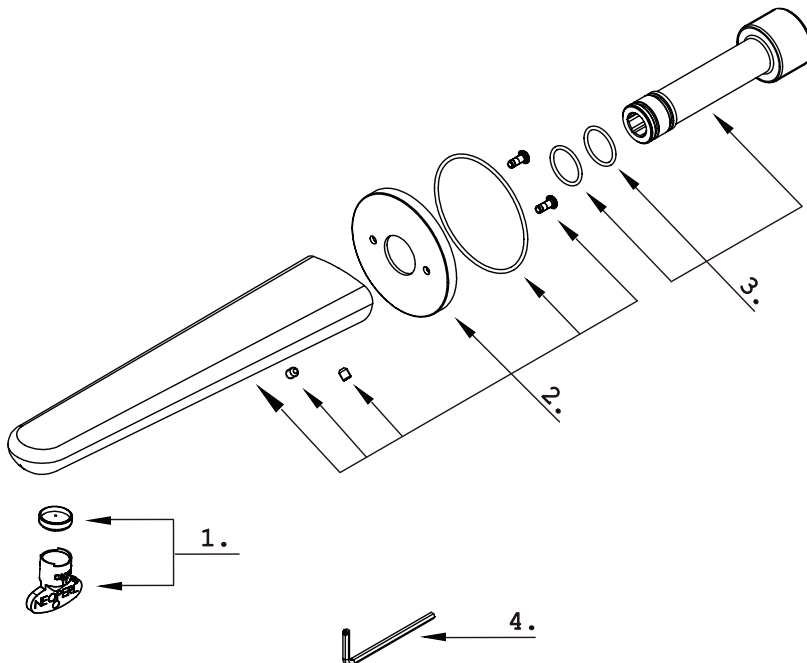

EMILE WALL MOUNT TUB SPOUT

FEATURES

- Solid brass construction
- Bath spout

COLORS/FINISHES

- #CP Polished Chrome
- #BN Brushed Nickel

INSTALLATION NOTES

This product is designed for wall mount installation by a licensed plumbing professional. Please refer to the installation manual for further instructions.

MATERIAL

- Brass

DIMENSIONS

SERVICE PARTS

1. Aerator Assembly (A66G291)
2. Spout Assembly (A666A01)
3. Mounting Adaptor (A663A31)
4. Allen Key (H2.5 * 19 MM L * 53) (A031000)