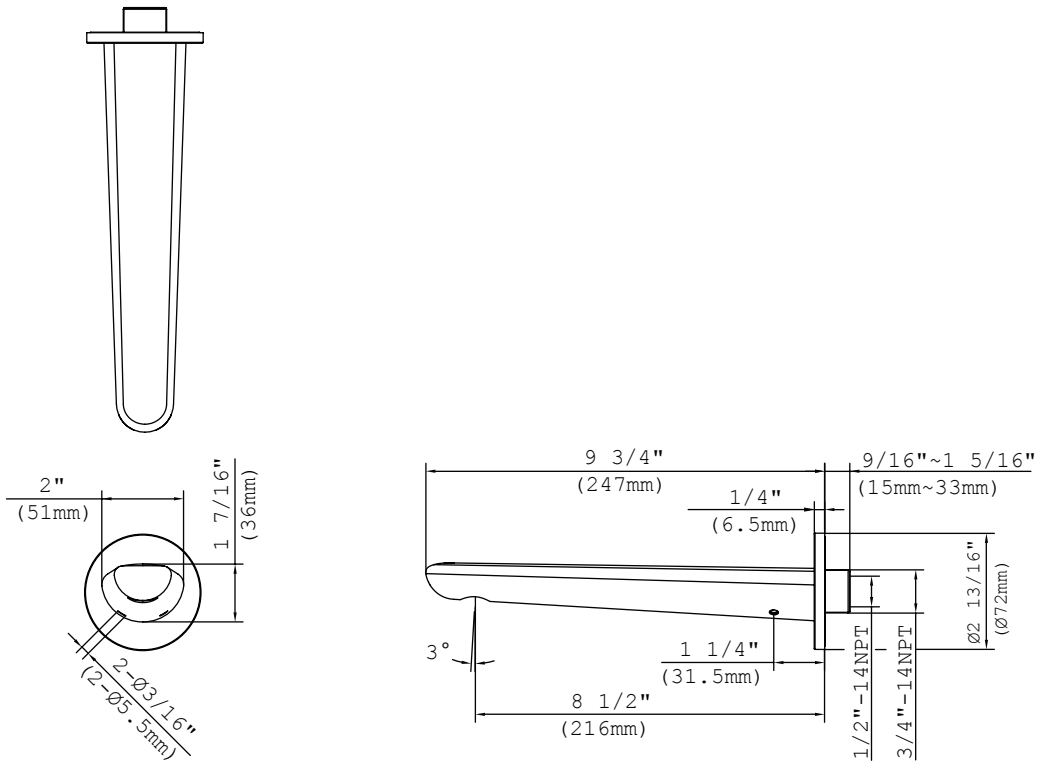

EMILE WALL MOUNT TUB SPOUT

FEATURES

- Solid brass construction
- Bath spout

COLORS/FINISHES

- #CP Polished Chrome
- #BN Brushed Nickel

INSTALLATION NOTES

This product is designed for wall mount installation by a licensed plumbing professional. Please refer to the installation manual for further instructions.

WARRANTY

- Five-year Limited Warranty for residential use
- One-year Limited Warranty for commercial use

CODES/STANDARDS

- Meets A112.18.1M/A112.18.1
- Certifications: IAPMO(cUPC)

SHIPPING INFORMATION

Package Dimensions
9 13/16" x 3 1/4" x 3 1/8"
Package Weight
2.6 lbs

MATERIAL

- Brass

DIMENSIONS

SERVICE PARTS

1. Aerator Assembly (A66G291)
2. Spout Assembly (A666A01)
3. Mounting Adaptor (A663A31)
4. Allen Key (H2.5 * 19 MM L * 53) (A031000)