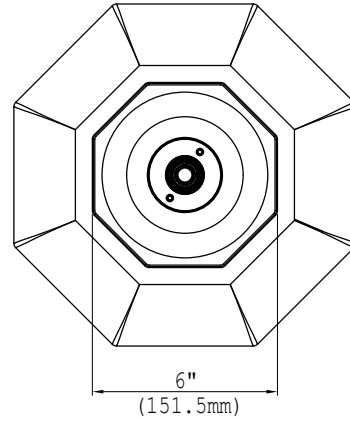

TZELAN 12" OCTAGONAL SHOWERHEAD WITH ESCUTCHEON

FEATURES

- ABS plastic construction
- Single function handshower
- Certified low flow rate of 1.75gpm (6.6L/min) max

COLORS/FINISHES

- #CP Polished Chrome
- #NK Silver Nickel

DIMENSIONS

Top View

SERVICE PARTS

SERVICE PARTS
DRAWINGS
BEING UPDATED

COPYRIGHT © COOPER AND GRAHAM 2018. ALL RIGHTS RESERVED.