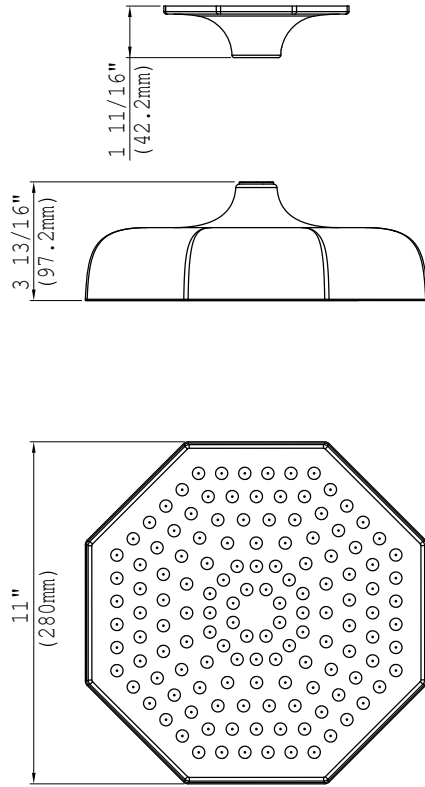

TZELAN 12" OCTAGONAL SHOWERHEAD WITH ESCUTCHEON

FEATURES

- ABS plastic construction
- Single function handshower
- Certified low flow rate of 1.75gpm (6.6L/min) max

COLORS/FINISHES

- #CP Polished Chrome
- #NK Silver Nickel

FLOW RATE

1.75 gpm (6.6 L/min) Max Flow @ 80 psi

PLEASE NOTE:

Final achievable flow rate is dependent on the outlets fitted, see relevant outlets (spouts, rose, sprays) for assembled product flow rate.

SHIPPING INFORMATION

Package Dimensions

N/A

Package Weight

N/A lbs

CODES/STANDARDS

- Certifications: IAPMO(cUPC)

MATERIAL

- Plastic

DIMENSIONS

Top View

SERVICE PARTS

SERVICE PARTS
DRAWINGS
BEING UPDATED

COPYRIGHT © COOPER AND GRAHAM 2018. ALL RIGHTS RESERVED.