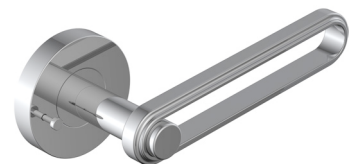

PRIVACY LOCKING PIN
INTERIOR VIEW ADE-19411