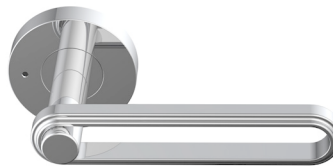

AIADES ROUND ROSE TUBULAR LOCKSETS

FUNCTIONS

- Passage ADE-19311
- Privacy ADE-19411
- Dummy Set ADE-19211
- Single Dummy ADE-19111

FEATURES

- Aiades solid brass lever and brass trim
- 63mm round brass Aiades cover plate
- CSS- Concealed screw system
- Steel under-mount chassis for strength
- Standard door thickness 1-1/2" to 2" - other specify
- Multiple backsets
- Special features:
  - Reversible bolt for swing
  - Self-canceling privacy
  - Through door dummy mount

COLORS/FINISHES

- #CP Polished Chrome
- #NK Silver Nickel
- #BN Brushed Nickel
- #SF Special Finish (Inquired)

WARRANTY

- Five-year Limited Warranty for residential use
- One-year Limited Warranty for commercial use

MATERIAL

- Brass

CODES/STANDARDS

- ADA compliant

PRIVACY RELEASE HOLE
EXTERIOR VIEW ADE-19411