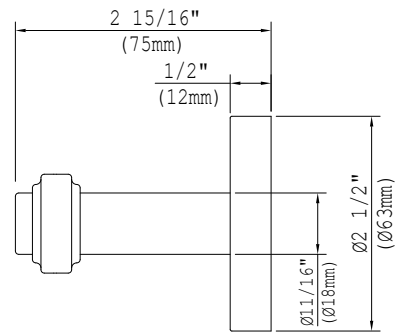

### CODES/STANDARDS

- ADA compliant

PRIVACY RELEASE HOLE  
EXTERIOR VIEW ADE-19411

PRIVACY LOCKING PIN  
INTERIOR VIEW ADE-19411

# DIMENSIONS

COPYRIGHT © COOPER AND GRAHAM 2018. ALL RIGHTS RESERVED.