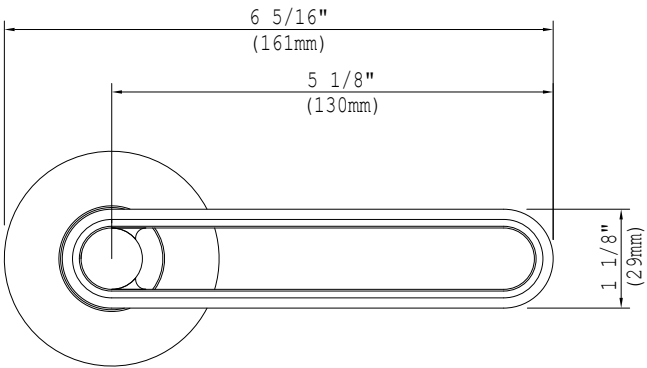

### CODES/STANDARDS

- ADA compliant

PRIVACY RELEASE HOLE  
EXTERIOR VIEW ADE-19411

PRIVACY LOCKING PIN  
INTERIOR VIEW ADE-19411

# DIMENSIONS

COPYRIGHT © COOPER AND GRAHAM 2018. ALL RIGHTS RESERVED.