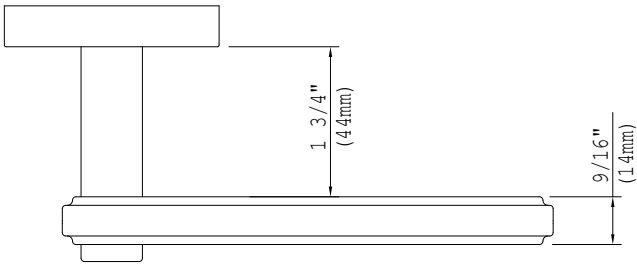

DIMENSIONS

COPYRIGHT © COOPER AND GRAHAM 2018. ALL RIGHTS RESERVED.