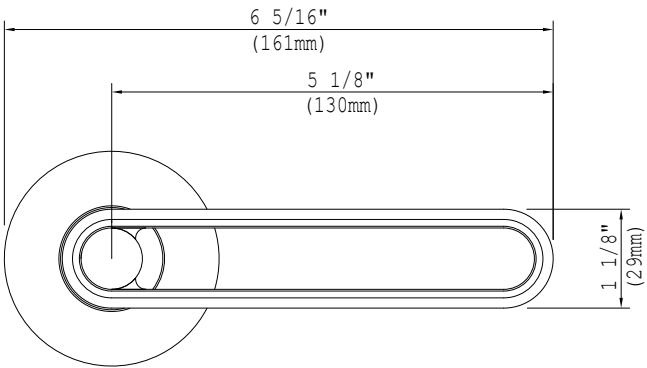

AIADES ROUND ROSE SPECIALTY AND KEYED APPLICATION TRIMS

FUNCTIONS

- Euro Mortise ADE-19521
- ANSI Mortise ADE-19531
- Electronic Entry ADE-19541

FEATURES

- Aiades solid brass lever and brass trim
- 63mm round brass Aiades cover plate
- 53mm round brass Aiades Euro cover plate
- CSS-concealed screw system
- Steel under-mount chassis for strength
- Standard door thickness 1-1/2" to 2" - other specify
- Multiple backsets
- Special features
 - Compatible with Quantum™ dormakaba electronic mortise
 - Can be modified to a variety of applications - must specify

MATERIAL

- Brass

CODES/STANDARDS

- ADA compliant

DIMENSIONS

COPYRIGHT © COOPER AND GRAHAM 2018. ALL RIGHTS RESERVED.