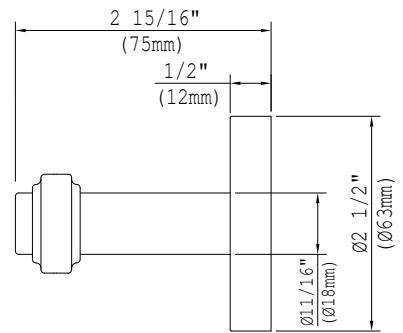

DIMENSIONS

COPYRIGHT © COOPER AND GRAHAM 2018. ALL RIGHTS RESERVED.