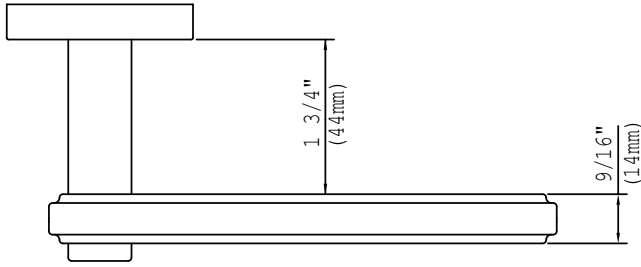

DIMENSIONS

COPYRIGHT © COOPER AND GRAHAM 2018. ALL RIGHTS RESERVED.

DATE: 15 JUNE 2020