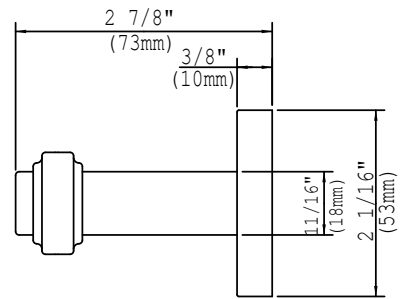

DIMENSIONS

COPYRIGHT © COOPER AND GRAHAM 2018. ALL RIGHTS RESERVED.

DATE: 15 JUNE 2020