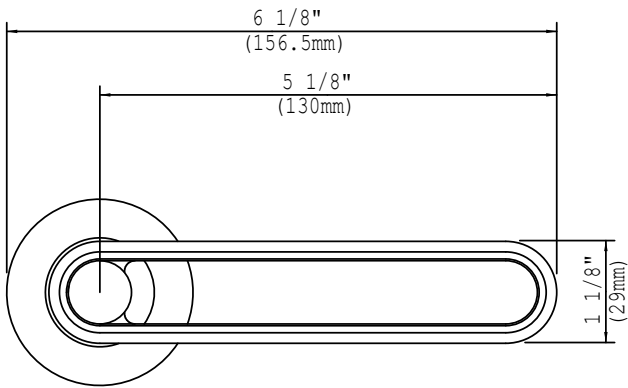

DIMENSIONS

COPYRIGHT © COOPER AND GRAHAM 2018. ALL RIGHTS RESERVED.

DATE: 15 JUNE 2020