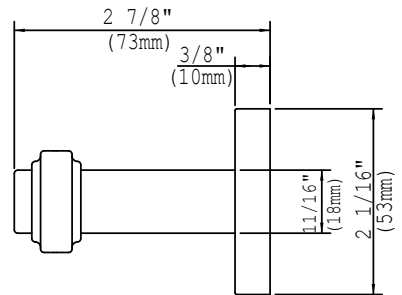

DIMENSIONS

COPYRIGHT © COOPER AND GRAHAM 2018. ALL RIGHTS RESERVED.