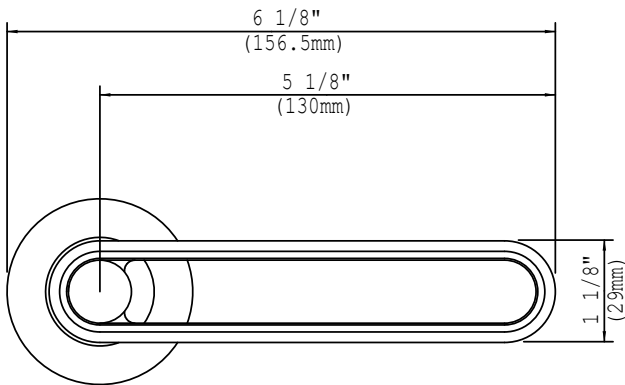

### FEATURES

---

- Aiades solid brass lever and brass trim
- Brass Aiades Round Escutcheon  
53mm diameter
- CSS - Concealed Screw System
- Chassis Sleeve/Lever Assembly for strength and durability
- Through door or surface mount attachment - specify
- Specify handing
- Standard door thickness 1-1/2" to 2" - Other Specify

### MATERIAL

---

- Brass

### CODES/STANDARDS

---

- ADA compliant

DIMENSIONS

COPYRIGHT © COOPER AND GRAHAM 2018. ALL RIGHTS RESERVED.