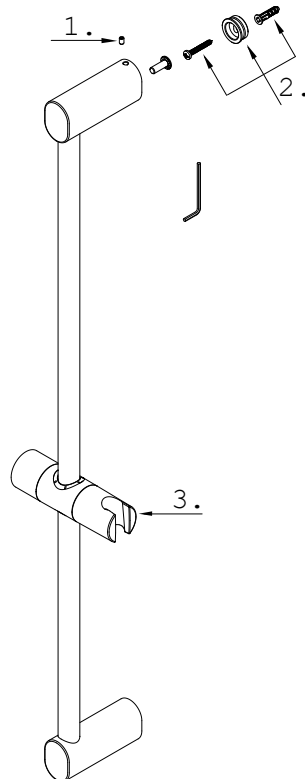

AIADES SHOWER SLIDE BAR

FEATURES

- Solid brass construction
- 27-inch sliding rail

COLORS/FINISHES

- #CP Polished Chrome
- #NK Silver Nickel

INSTALLATION NOTES

Please refer to the installation manual for further instructions.

Please note this item has a hand shower warning.

WARRANTY

- Five-year Limited Warranty for residential use
- One-year Limited Warranty for commercial use

SHIPPING INFORMATION

Package Dimensions
27 3/4" x 4 3/4" x 2 3/8"

Package Weight
3.6 lbs

MATERIAL

- Brass
- Plastic

IMPORTANT INFORMATION

WARNING

Please ensure that the shower sidebar of any installation with a hand shower is placed high enough on the wall, so when fully assembled (outlet, hose & hand shower) it cannot reach the floor. This will protect both the hand shower and your decor from accidental damage should the hand shower be dropped while in use.

DIMENSIONS

SERVICE PARTS

1. Set Screw (A075039)
2. Mounting Hardware (A66G436)
3. Slider Assembly (A555040)