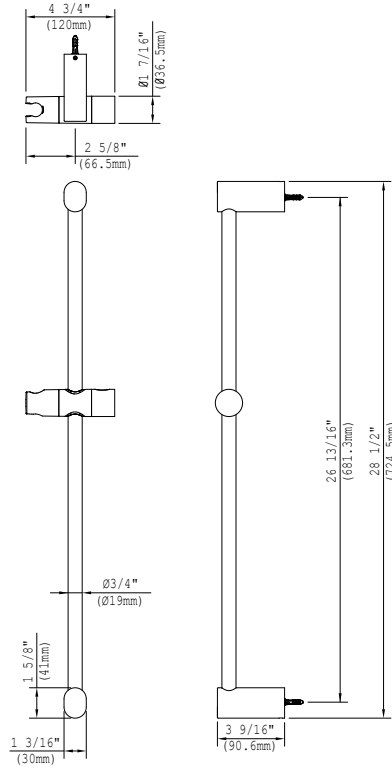

AIADES SHOWER SLIDE BAR

FEATURES

- Solid brass construction
- 27-inch sliding rail

COLORS/FINISHES

- #CP Polished Chrome
- #NK Silver Nickel

INSTALLATION NOTES

Please refer to the installation manual for further instructions.

Please note this item has a hand shower warning.

WARRANTY

- Five-year Limited Warranty for residential use
- One-year Limited Warranty for commercial use

SHIPPING INFORMATION

Package Dimensions
27 3/4" x 4 3/4" x 2 3/8"

Package Weight
3.6 lbs

MATERIAL

- Brass
- Plastic

IMPORTANT INFORMATION

WARNING

Please ensure that the shower sidebar of any installation with a hand shower is placed high enough on the wall, so when fully assembled (outlet, hose & hand shower) it cannot reach the floor. This will protect both the hand shower and your decor from accidental damage should the hand shower be dropped while in use.

DIMENSIONS

SERVICE PARTS

1. Set Screw (A075039)
2. Mounting Hardware (A66G436)
3. Slider Assembly (A555040)