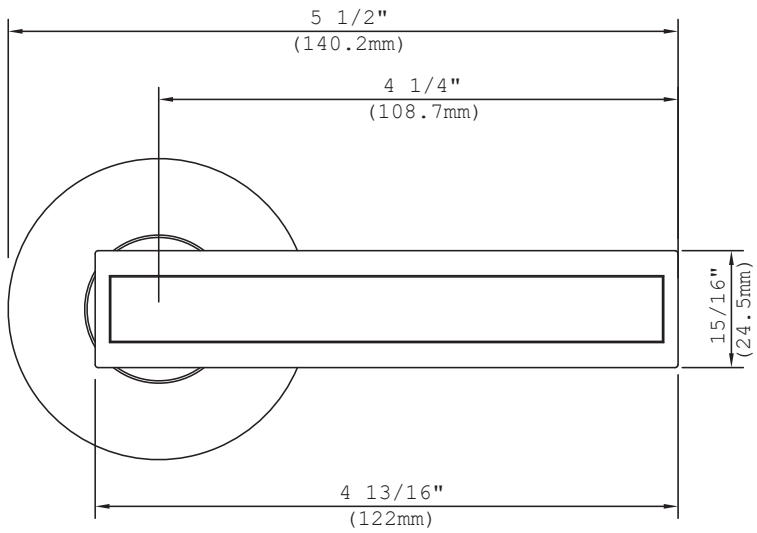

### CODES/STANDARDS

- ADA compliant

PRIVACY RELEASE HOLE  
EXTERIOR VIEW TZE-19411

PRIVACY LOCKING PIN  
INTERIOR VIEW TZE-19411

# DIMENSIONS

COPYRIGHT © COOPER AND GRAHAM 2018. ALL RIGHTS RESERVED.