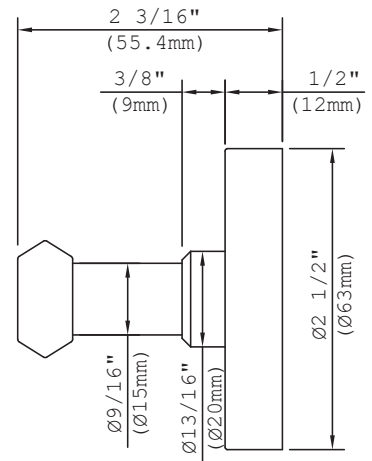

### CODES/STANDARDS

- ADA compliant

PRIVACY RELEASE HOLE  
EXTERIOR VIEW TZE-19411

PRIVACY LOCKING PIN  
INTERIOR VIEW TZE-19411

# DIMENSIONS

COPYRIGHT © COOPER AND GRAHAM 2018. ALL RIGHTS RESERVED.