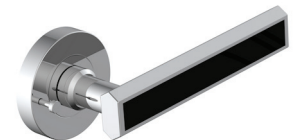

### MATERIAL

- Brass

### CODES/STANDARDS

- ADA compliant

PRIVACY RELEASE HOLE  
EXTERIOR VIEW TZE-19411

PRIVACY LOCKING PIN  
INTERIOR VIEW TZE-19411