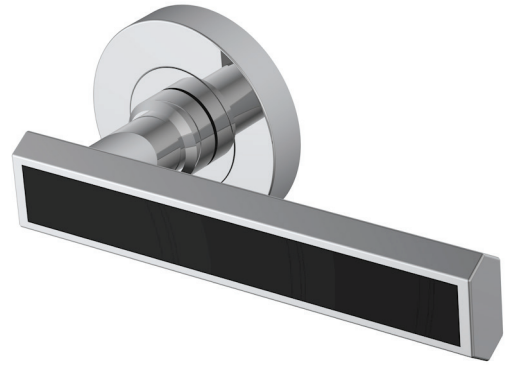

## TZELAN ROUND ROSE TUBULAR LOCKSETS

### FUNCTIONS

- Passage TZE-19311
- Privacy TZE-19411
- Dummy Set TZE-19211
- Single Dummy TZE-19111

### FEATURES

- Tzelan solid brass lever and brass trim
- 63mm round brass Tzelan cover plate
- CSS- Concealed screw system
- Steel under-mount chassis for strength
- Standard door thickness 1-1/2" to 2" - other specify
- Multiple backsets
- Special features:
  - Reversible bolt for swing
  - Through door dummy mount