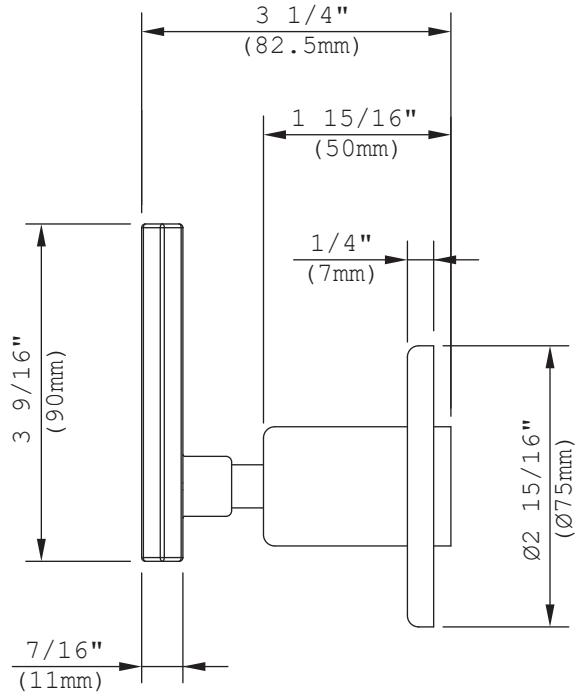

DIMENSIONS

COPYRIGHT © COOPER AND GRAHAM 2018. ALL RIGHTS RESERVED.