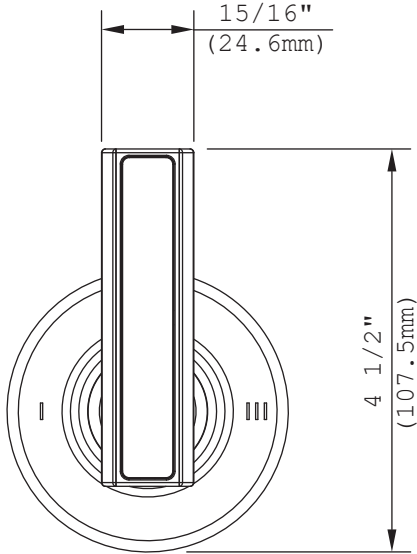

This product is designed for wall mount installation by a licensed professional plumber. Please refer to the installation manual for further instructions.

REQUIRED PRODUCTS

OAN-20301 THREE-WAY DIVERTER
ROUGH-IN VALVE

- Certifications: IAPMO(cUPC)
- ADA Compliant

DIMENSIONS

COPYRIGHT © COOPER AND GRAHAM 2018. ALL RIGHTS RESERVED.