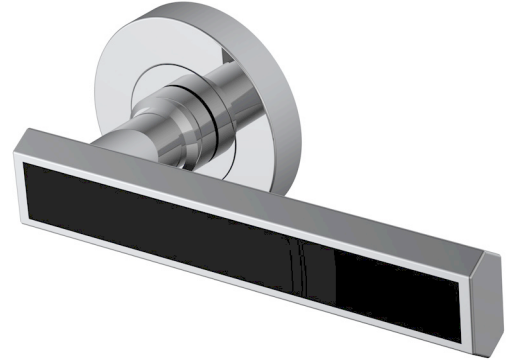

TZELAN ROUND EURO DUMMY LOCKSETS - BACK TO BACK

FEATURES

- Tzelan solid brass lever and brass trim
- Brass Tzelan Round Escutcheon
53mm diameter
- CSS - Concealed Screw System
- Chassis Sleeve/Lever Assembly for strength and durability
- Through door or surface mount attachment
- Specify handing
- Standard door thickness 1-1/2" to 2" - Other Specify