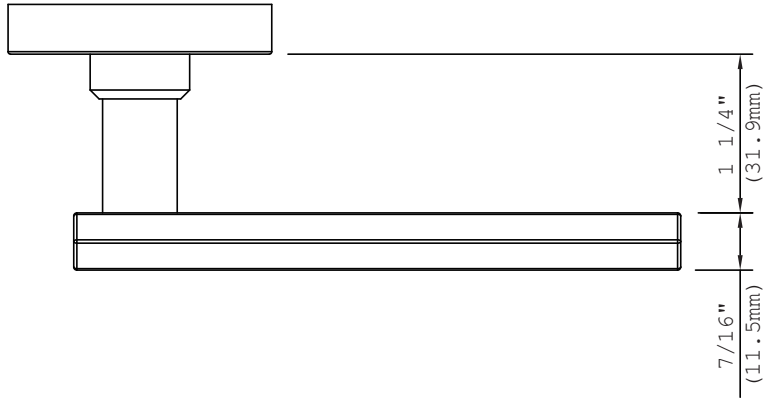

TZELAN ROUND EURO DUMMY LOCKSETS - BACK TO BACK

FEATURES

- Tzelan solid brass lever and brass trim
- Brass Tzelan Round Escutcheon
53mm diameter
- CSS - Concealed Screw System
- Chassis Sleeve/Lever Assembly for strength and durability
- Through door or surface mount attachment
- Specify handing
- Standard door thickness 1-1/2" to 2" - Other Specify

MATERIAL

- Brass

CODES/STANDARDS

- ADA compliant

DIMENSIONS

COPYRIGHT © COOPER AND GRAHAM 2018. ALL RIGHTS RESERVED.