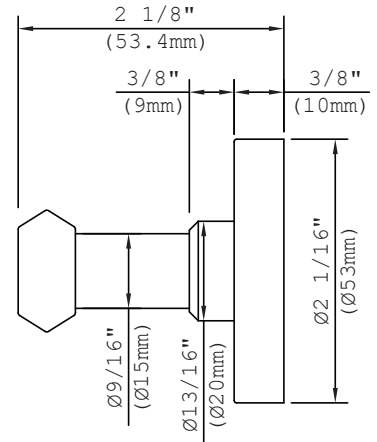

TZELAN ROUND EURO DUMMY LOCKSETS - BACK TO BACK

FEATURES

- Tzelan solid brass lever and brass trim
- Brass Tzelan Round Escutcheon
53mm diameter
- CSS - Concealed Screw System
- Chassis Sleeve/Lever Assembly for strength and durability
- Through door or surface mount attachment
- Specify handing
- Standard door thickness 1-1/2" to 2" - Other Specify

MATERIAL

- Brass

CODES/STANDARDS

- ADA compliant

DIMENSIONS

COPYRIGHT © COOPER AND GRAHAM 2018. ALL RIGHTS RESERVED.