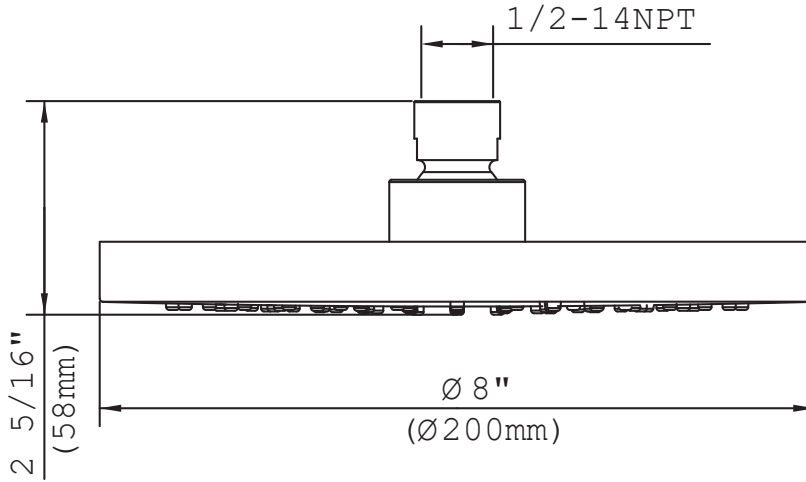

DIMENSIONS

COPYRIGHT © COOPER AND GRAHAM | OLIVIA AUSTIN 2019. ALL RIGHTS RESERVED.