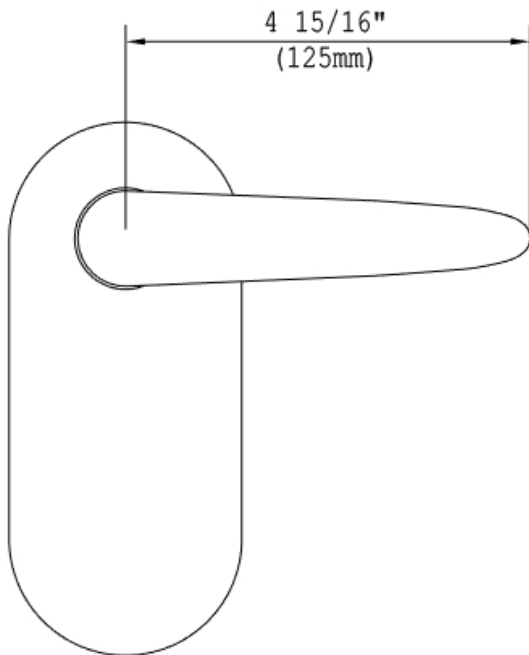

EMILE OVAL ROSE TUBULAR LOCKSETS

FUNCTIONS

- Passage EMI-19312
- Privacy EMI-19412
- Dummy set EMI-19212
- Single Dummy EMI-19112

FEATURES

- Emile solid brass lever and brass trim
- 165 x 73MM oval brass Emile cover plate
- CSS- Concealed Screw System
- Steel under-mount chassis for strength
- Standard door thickness 1-1/2" to 2"
- 2-3/8" and 2-3/4" backset
- Special features:
 - Reversible bolt for swing
 - Through door dummy mount

CODES/STANDARDS

- ADA compliant

COPYRIGHT © COOPER AND GRAHAM 2018. ALL RIGHTS RESERVED.

DIMENSIONS

COPYRIGHT © COOPER AND GRAHAM 2018. ALL RIGHTS RESERVED.