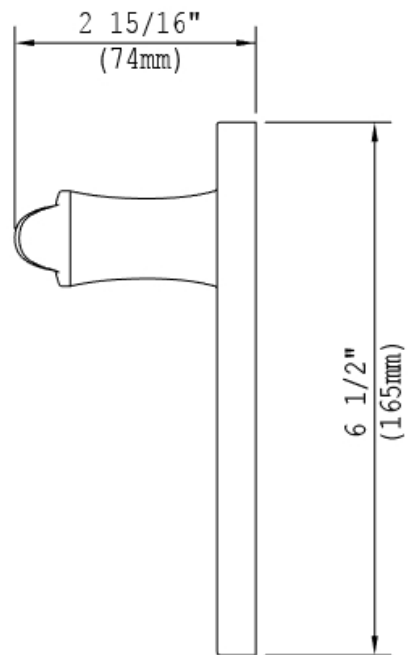

EMILE OVAL ROSE TUBULAR LOCKSETS

FUNCTIONS

- Passage EMI-19312
- Privacy EMI-19412
- Dummy set EMI-19212
- Single Dummy EMI-19112

FEATURES

- Emile solid brass lever and brass trim
- 165 x 73MM oval brass Emile cover plate
- CSS- Concealed Screw System
- Steel under-mount chassis for strength
- Standard door thickness 1-1/2" to 2"
- 2-3/8" and 2-3/4" backset
- Special features:
 - Reversible bolt for swing
 - Through door dummy mount

CODES/STANDARDS

- ADA compliant

COPYRIGHT © COOPER AND GRAHAM 2018. ALL RIGHTS RESERVED.

DIMENSIONS

COPYRIGHT © COOPER AND GRAHAM 2018. ALL RIGHTS RESERVED.