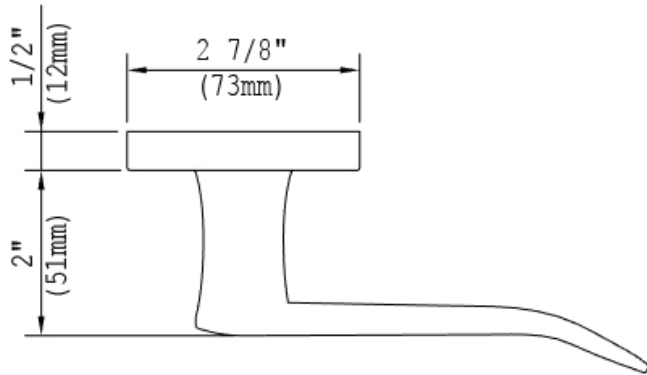

DIMENSIONS

COPYRIGHT © COOPER AND GRAHAM 2018. ALL RIGHTS RESERVED.