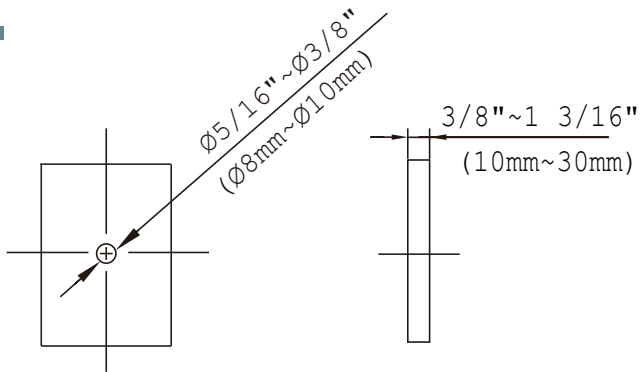

Cooper and Graham always recommends that plumbing products be installed by a licensed professional.

1.

Before installation, make sure the dimensions for the cabinet are as indicated.

2.