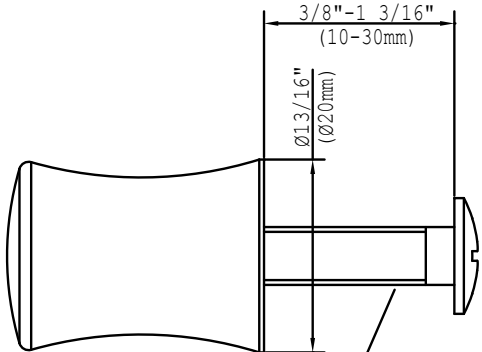

C O O P E R

G R A H A M

INSTALLATION INSTRUCTIONS

EMILE SMALL CABINET KNOB EMI-19100

EMILE MEDIUM CABINET KNOB EMI-19125

EMILE LARGE CABINET KNOB EMI-19150

DIMENSIONS In Inches & Millimetres

EMILE SMALL CABINET KNOB

TOP VIEW

FRONT VIEW

SIDE VIEW

Screw (23313) M6x28mmL for cabinet thick 10-20mm
Screw (23325) M6x38mmL for cabinet thick 20-30mm

DIMENSIONS In Inches & Millimetres

EMILE MEDIUM CABINET KNOB

TOP VIEW

FRONT VIEW

SIDE VIEW

Screw (23313) M6x28mmL for cabinet thick 10-20mm
Screw (23325) M6x38mmL for cabinet thick 20-30mm

DIMENSIONS In Inches & Millimetres

EMILE LARGE CABINET KNOB

TOP VIEW

FRONT VIEW

SIDE VIEW

Screw (23313) M6x28mmL for cabinet thick 10-20mm
Screw (23325) M6x38mmL for cabinet thick 20-30mm