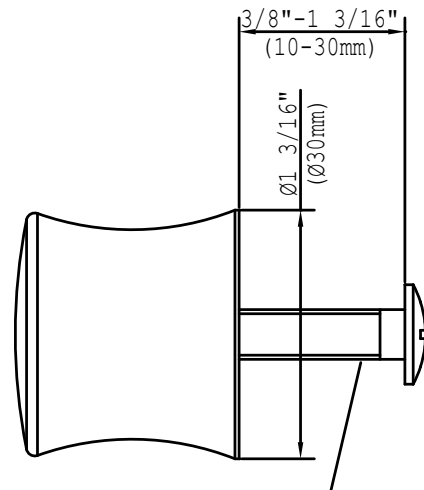

TOP VIEW

FRONT VIEW

SIDE VIEW

Screw (23313) M6x28mmL for cabinet thick 10-20mm
Screw (23325) M6x38mmL for cabinet thick 20-30mm

DIMENSIONS In Inches & Millimetres

EMILE MEDIUM CABINET KNOB

TOP VIEW

FRONT VIEW

SIDE VIEW

Screw (23313) M6x28mmL for cabinet thick 10-20mm
Screw (23325) M6x38mmL for cabinet thick 20-30mm

DIMENSIONS In Inches & Millimetres

EMILE LARGE CABINET KNOB

TOP VIEW

FRONT VIEW

SIDE VIEW

Screw (23313) M6x28mmL for cabinet thick 10-20mm
Screw (23325) M6x38mmL for cabinet thick 20-30mm