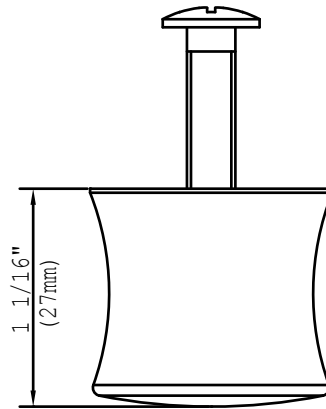

TOP VIEW

FRONT VIEW

SIDE VIEW

Screw (23313) M6x28mmL for cabinet thick 10-20mm
Screw (23325) M6x38mmL for cabinet thick 20-30mm

DIMENSIONS In Inches & Millimetres

EMILE MEDIUM CABINET KNOB

TOP VIEW

FRONT VIEW

SIDE VIEW

Screw (23313) M6x28mmL for cabinet thick 10-20mm
Screw (23325) M6x38mmL for cabinet thick 20-30mm

DIMENSIONS In Inches & Millimetres

EMILE LARGE CABINET KNOB

TOP VIEW

FRONT VIEW

SIDE VIEW

Screw (23313) M6x28mmL for cabinet thick 10-20mm
Screw (23325) M6x38mmL for cabinet thick 20-30mm