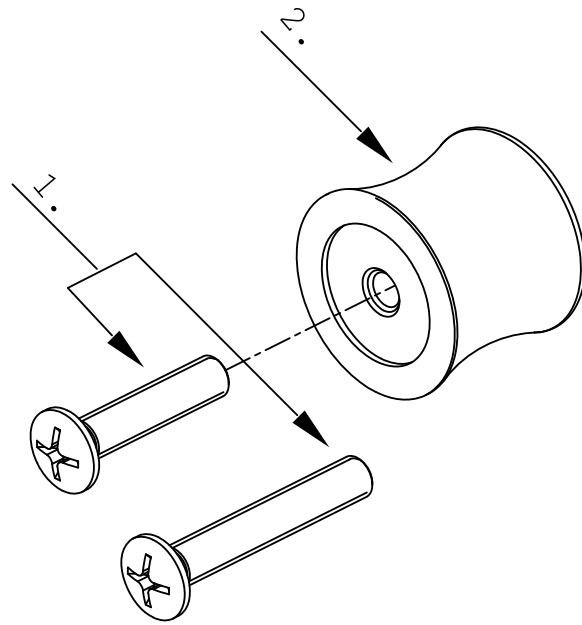

SIDE VIEW

Screw (23313) M6x28mmL for cabinet thick 10-20mm
Screw (23325) M6x38mmL for cabinet thick 20-30mm

DIMENSIONS In Inches & Millimetres

EMILE LARGE CABINET KNOB

TOP VIEW

FRONT VIEW

SIDE VIEW

Screw (23313) M6x28mmL for cabinet thick 10-20mm
Screw (23325) M6x38mmL for cabinet thick 20-30mm

1.

Before installation, make sure the dimensions for the cabinet are as indicated.

2.

Place your screw into the cabinet hole and thread it into your cabinet knob. Then use a screwdriver turn the screw slowly until they are tight.