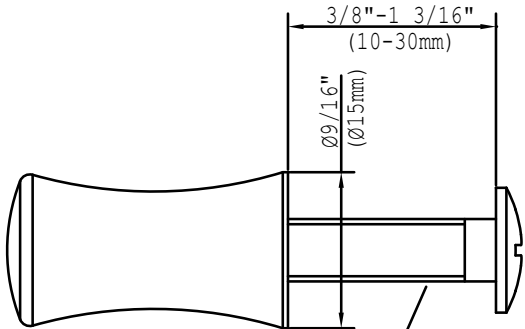

C O O P E R

G R A H A M

INSTALLATION INSTRUCTIONS

EMILE SMALL CABINET KNOB EMI-19100

EMILE MEDIUM CABINET KNOB EMI-19125

EMILE LARGE CABINET KNOB EMI-19150

DIMENSIONS In Inches & Millimetres

EMILE SMALL CABINET KNOB

TOP VIEW

FRONT VIEW

SIDE VIEW

Screw (23313) M6x28mmL for cabinet thick 10-20mm
Screw (23325) M6x38mmL for cabinet thick 20-30mm

DIMENSIONS In Inches & Millimetres

EMILE MEDIUM CABINET KNOB

TOP VIEW

FRONT VIEW

SIDE VIEW

Screw (23313) M6x28mmL for cabinet thick 10-20mm
Screw (23325) M6x38mmL for cabinet thick 20-30mm

DIMENSIONS In Inches & Millimetres

EMILE LARGE CABINET KNOB

TOP VIEW

FRONT VIEW

SIDE VIEW

Screw (23313) M6x28mmL for cabinet thick 10-20mm
Screw (23325) M6x38mmL for cabinet thick 20-30mm