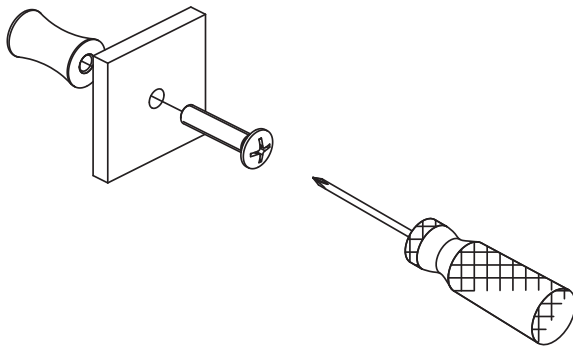

IMPORTANT POINTS

- Overtightening nuts may cause damages.
- When cutting or soldering, use safety glasses to protect your eyes.

Cooper and Graham always recommends that plumbing products be installed by a licensed professional.

1.

Before installation, make sure the dimensions for the cabinet are as indicated.

2.

Place your screw into the cabinet hole and thread it into your cabinet knob. Then use a screwdriver turn the screw slowly until they are tight.