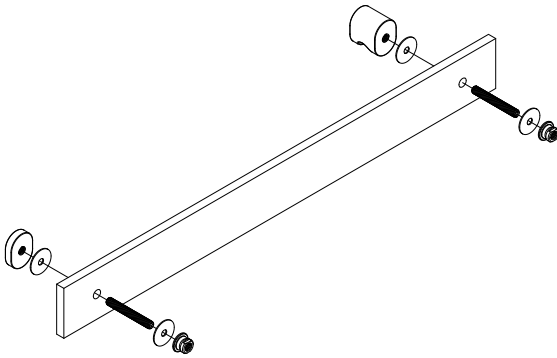

# INSTALLATION METHOD

STEPS 1 - 3

Cooper and Graham always recommends that plumbing products be installed by a licensed professional.

1.

Before installation make sure the dimensions for the shower door are as indicated.

Please note: this product can also be orientated vertically.

2.

Insert the Stud Bolts through the holes with washers and nuts.

Adjust the direction of the Stud Bolts and tighten the nuts.

3.

In case you are buying two sets of this product and want to convert them into a double shower door handle, please take the following steps. Firstly screw the stud bolts into the nuts.