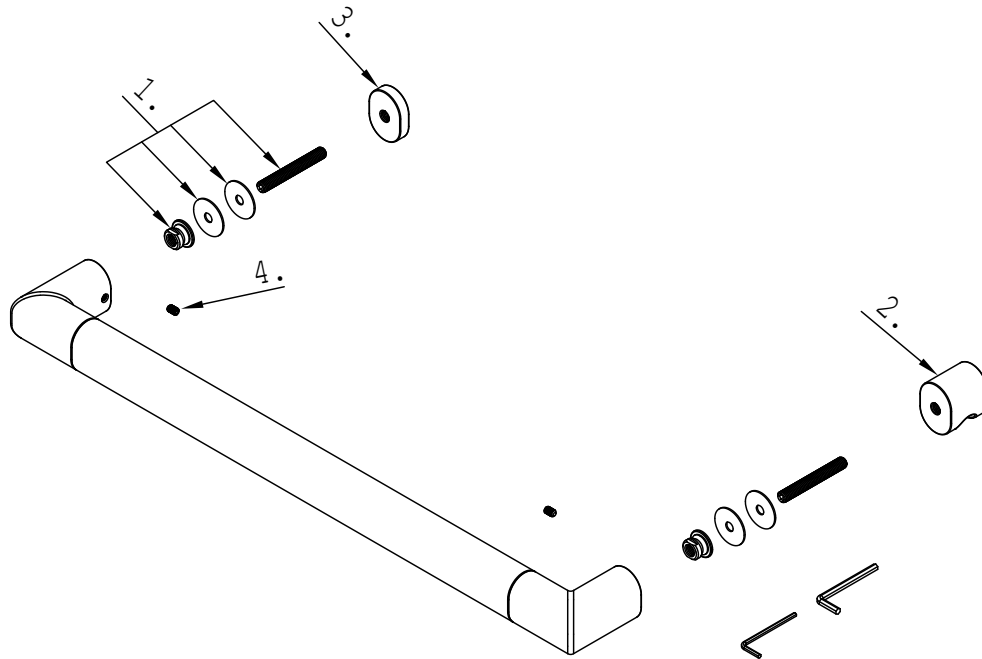

1. Holding Hardware (19AD27-PP01)
2. Pull Knob (19AD27-A014)
3. Fixed Seat (19AD27-A015)
4. Set Screw (SBH-M5X0_8X8)