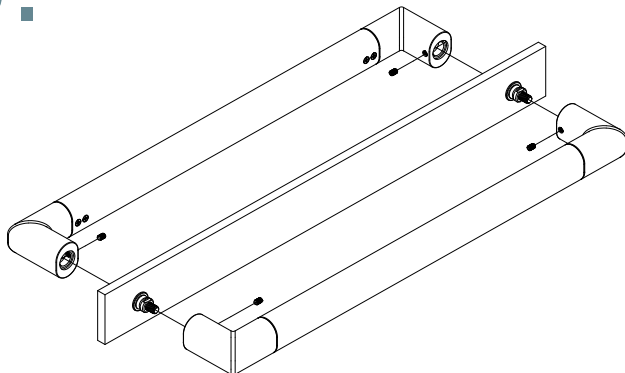

Please note: this product can also be orientated vertically.

2.

Insert the Stud Bolts through the holes with washers and nuts.

Adjust the direction of the Stud Bolts and tighten the nuts.

3.

In case you are buying two sets of this product and want to convert them into a double shower door handle, please take the following steps. Firstly screw the stud bolts into the nuts.