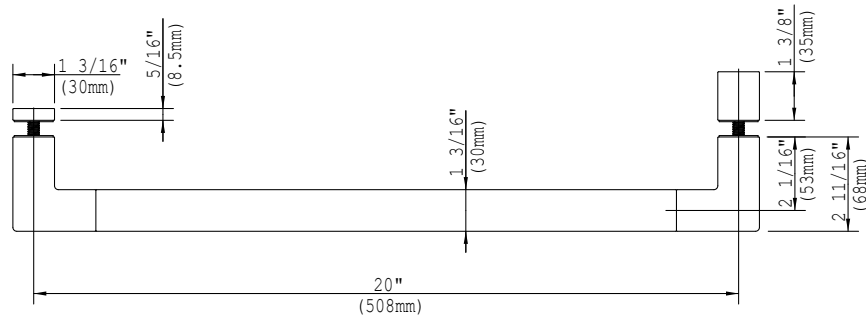

DIMENSIONS In Inches & Millimetres

AIADES 20" SHOWER DOOR HANDLE

TOP VIEW

FRONT VIEW

SIDE VIEW