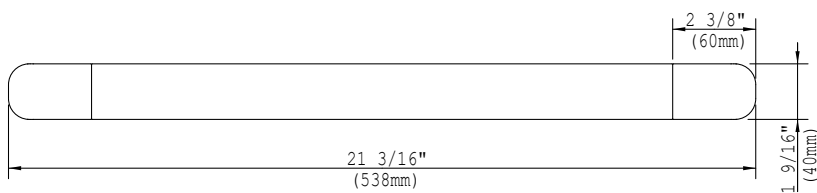

DIMENSIONS In Inches & Millimetres

AIADES 20" SHOWER DOOR HANDLE

TOP VIEW

FRONT VIEW

SIDE VIEW